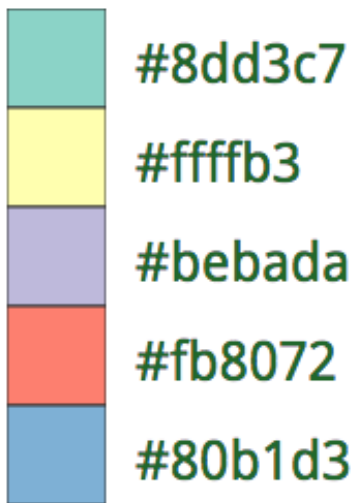

The same or similar hues are used, and saturation varies for a single metric.

Diverging

Two hues are used to indicate a division, such as positive and negative values.

Qualitative

When data is non-numeric, contrasting colors are used for each category.

Sequential (Multi-Hue)

<http://colorbrewer2.org/>

Sequential (Single Hue)

<http://colorbrewer2.org/>

Diverging

<http://colorbrewer2.org/>

Qualitative

<http://colorbrewer2.org/>

When would you use each type of color scheme?

Sequential

Diverging

Qualitative/Categorical

Types of Maps

Dot Distribution Maps

Graduated Symbol Maps

Choropleth Maps

Isometric and Isopleth Maps

Dot Distribution Maps

Graduated Symbol Map

State winners

County bubbles

County leaders

Voting shifts

ZOOM IN