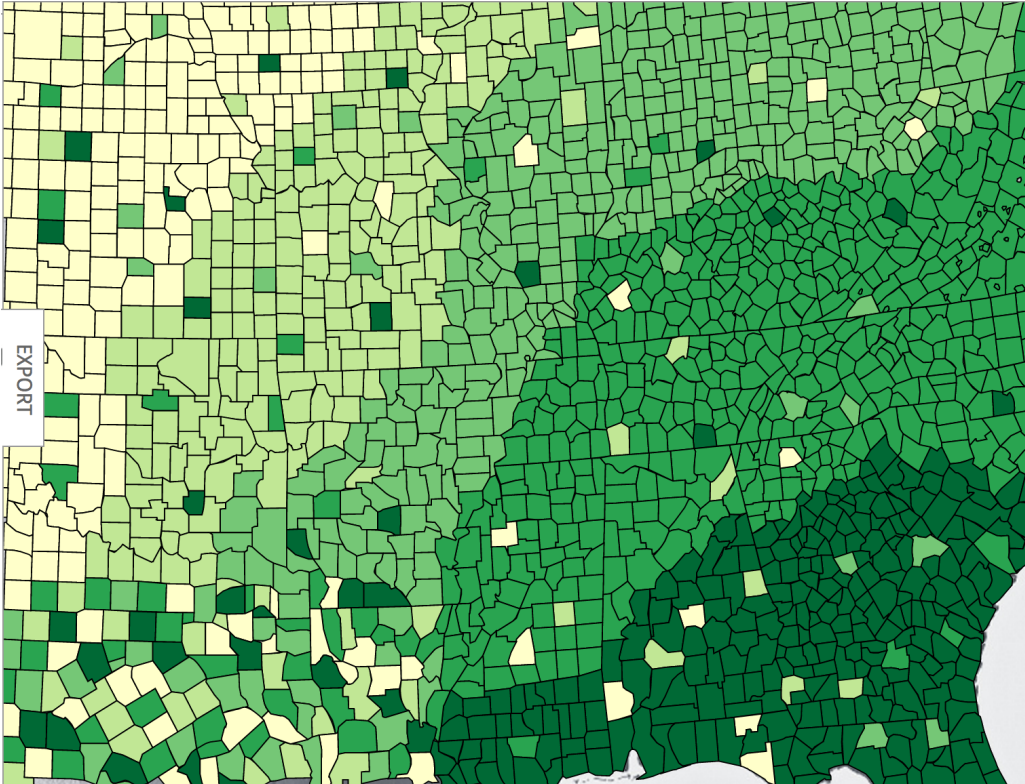

Sequential (Multi-Hue)

<http://colorbrewer2.org/>