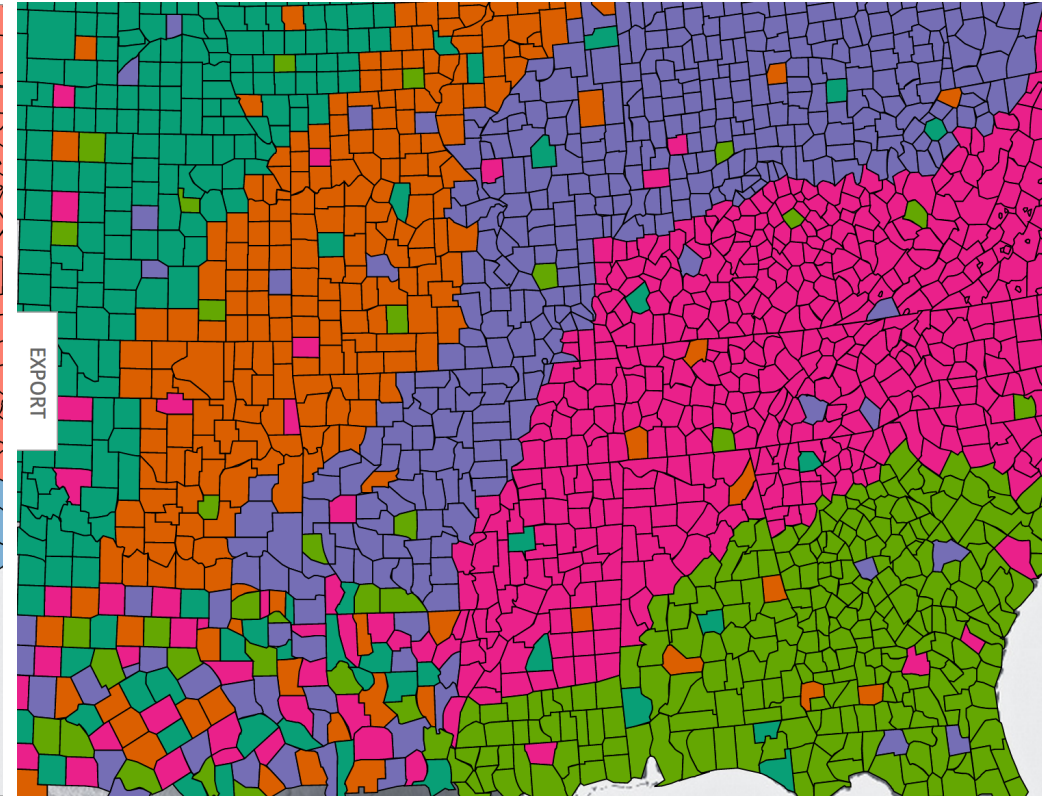

Sequential (Multi-Hue)

<http://colorbrewer2.org/>

Sequential (Single Hue)

<http://colorbrewer2.org/>

Diverging

<http://colorbrewer2.org/>

Qualitative

<http://colorbrewer2.org/>

When would you use each type of color scheme?

Sequential

Diverging

Qualitative/Categorical

Types of Maps

Dot Distribution Maps

Graduated Symbol Maps

Choropleth Maps

Isometric and Isopleth Maps

Dot Distribution Maps

Graduated Symbol Map

State winners

County bubbles

County leaders

Voting shifts

ZOOM IN

Year

Map key

Circle size is proportional to the amount each county's leading candidate is ahead.

Choropleth Map

- State winners
- County bubbles
- County leaders**
- Voting shifts

ZOOM IN

Year

'08 '04 '00 '96 '92