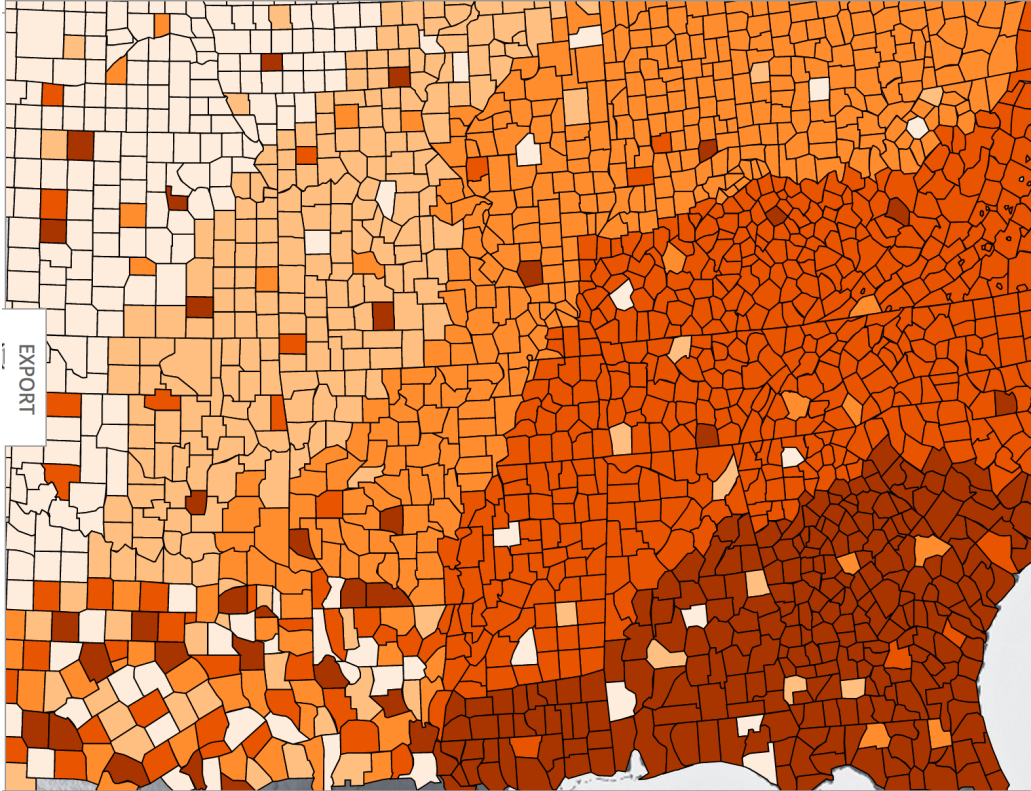

Sequential (Single Hue)

<http://colorbrewer2.org/>