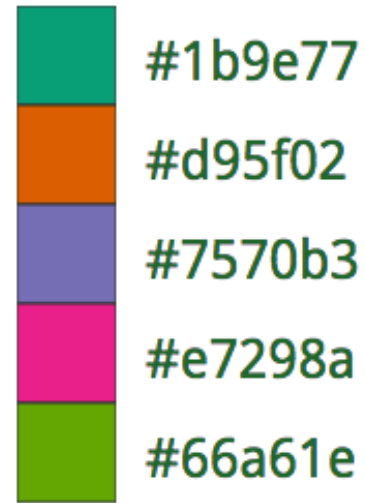

The same or similar hues are used, and saturation varies for a single metric.

Diverging

Two hues are used to indicate a division, such as positive and negative values.

Qualitative

When data is non-numeric, contrasting colors are used for each category.

Sequential (Multi-Hue)

<http://colorbrewer2.org/>

Sequential (Single Hue)

<http://colorbrewer2.org/>

Diverging

<http://colorbrewer2.org/>

Qualitative

<http://colorbrewer2.org/>

When would you use each type of color scheme?

Sequential

Diverging

Qualitative/Categorical

Types of Maps

Dot Distribution Maps

Graduated Symbol Maps

Choropleth Maps