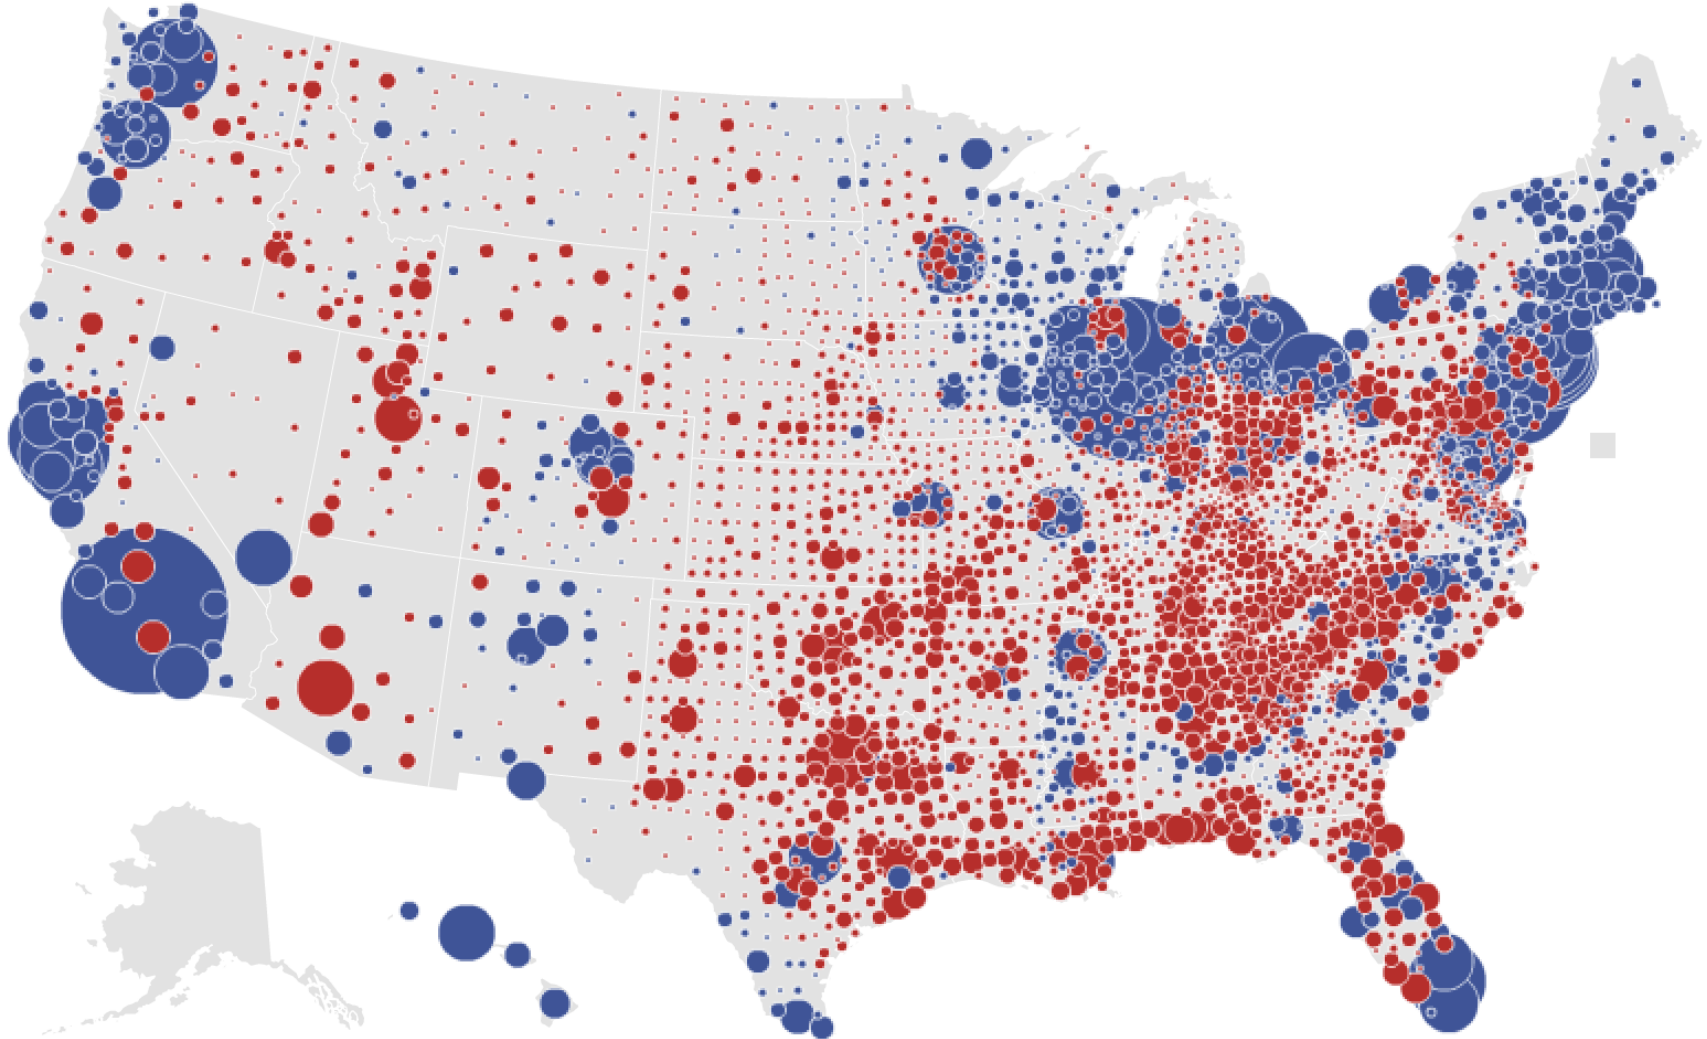

When would you use each type of color scheme?

Sequential

Diverging

Qualitative/Categorical

Types of Maps

Dot Distribution Maps

Graduated Symbol Maps

Choropleth Maps

Isometric and Isopleth Maps

Dot Distribution Maps

Graduated Symbol Map

State winners

County bubbles

County leaders

Voting shifts

ZOOM IN

Year

Map key

Circle size is proportional to the amount each county's leading candidate is ahead.

Choropleth Map

- State winners
- County bubbles
- County leaders**
- Voting shifts

ZOOM IN

Year

'08 '04 '00 '96 '92