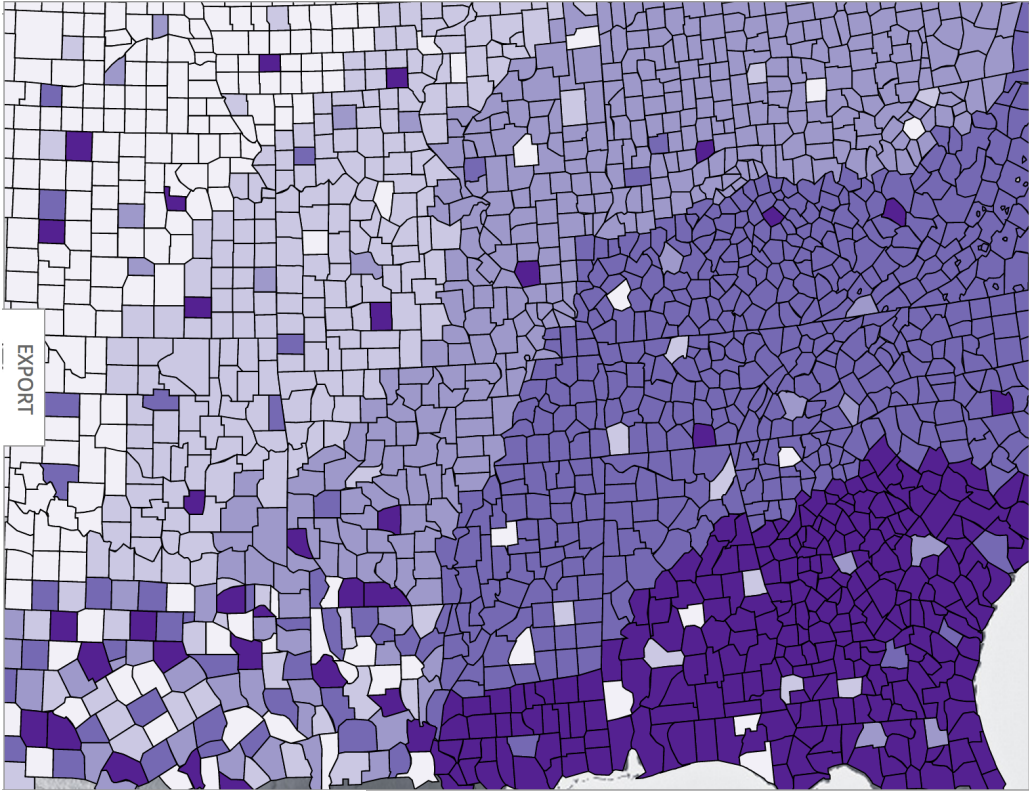

The same or similar hues are used, and saturation varies for a single metric.

Diverging

Two hues are used to indicate a division, such as positive and negative values.

Qualitative

When data is non-numeric, contrasting colors are used for each category.

Sequential (Multi-Hue)

<http://colorbrewer2.org/>

Sequential (Single Hue)

<http://colorbrewer2.org/>

Diverging

<http://colorbrewer2.org/>

Qualitative

<http://colorbrewer2.org/>

When would you use each type of color scheme?

Sequential

Diverging

Qualitative/Categorical

Types of Maps

Dot Distribution Maps

Graduated Symbol Maps

Choropleth Maps

Year

Map key

Circle size is proportional to the amount each county's leading candidate is ahead.

Choropleth Map

- State winners
- County bubbles
- County leaders**
- Voting shifts

ZOOM IN

Year

'08 '04 '00 '96 '92