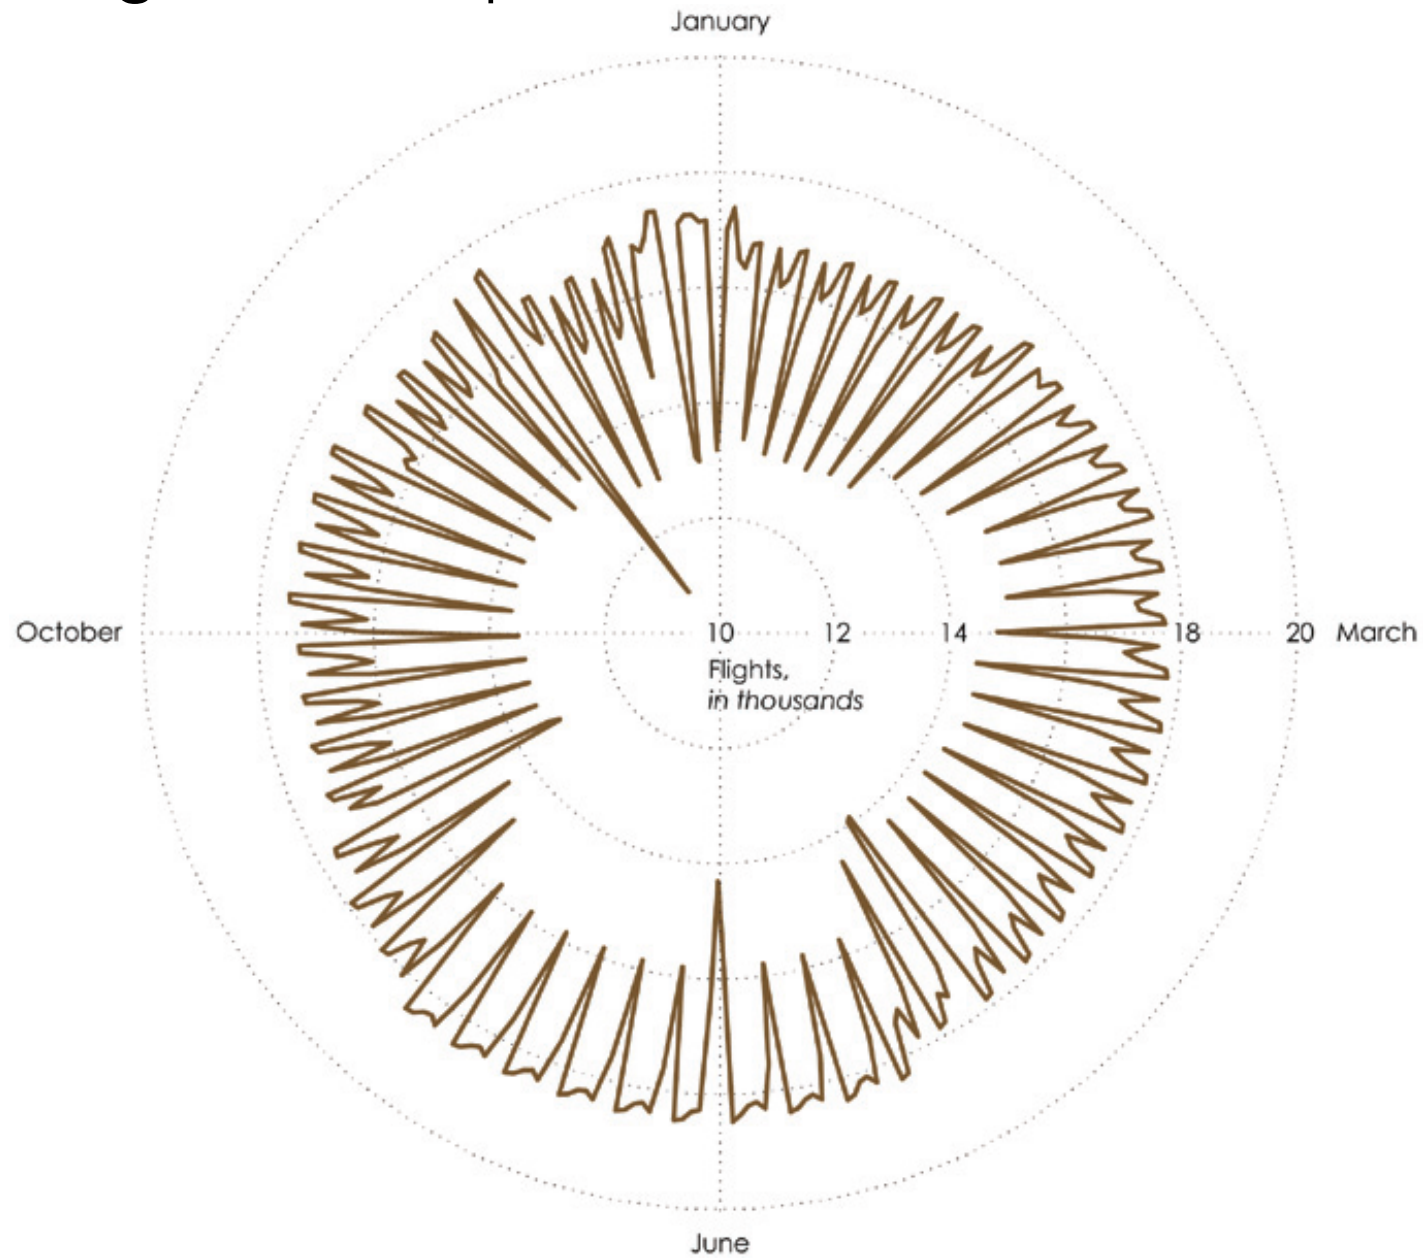

Airline Flights Example

Flights by day

Airline Flights Example

Airline Flights Example

Airline Flights Example

Airline Flights Example

Color Schemes

Sequential

The same or similar hues are used, and saturation varies for a single metric.

Diverging

Two hues are used to indicate a division, such as positive and negative values.

Qualitative

When data is non-numeric, contrasting colors are used for each category.

When would you use each type of color scheme?

Sequential

Diverging

Qualitative/Categorical

Types of Maps

Dot Distribution Maps

Graduated Symbol Maps

Choropleth Maps

Year

Map key

Circle size is proportional to the amount each county's leading candidate is ahead.

Choropleth Map

- State winners
- County bubbles
- County leaders**
- Voting shifts

ZOOM IN

Year

'08 '04 '00 '96 '92