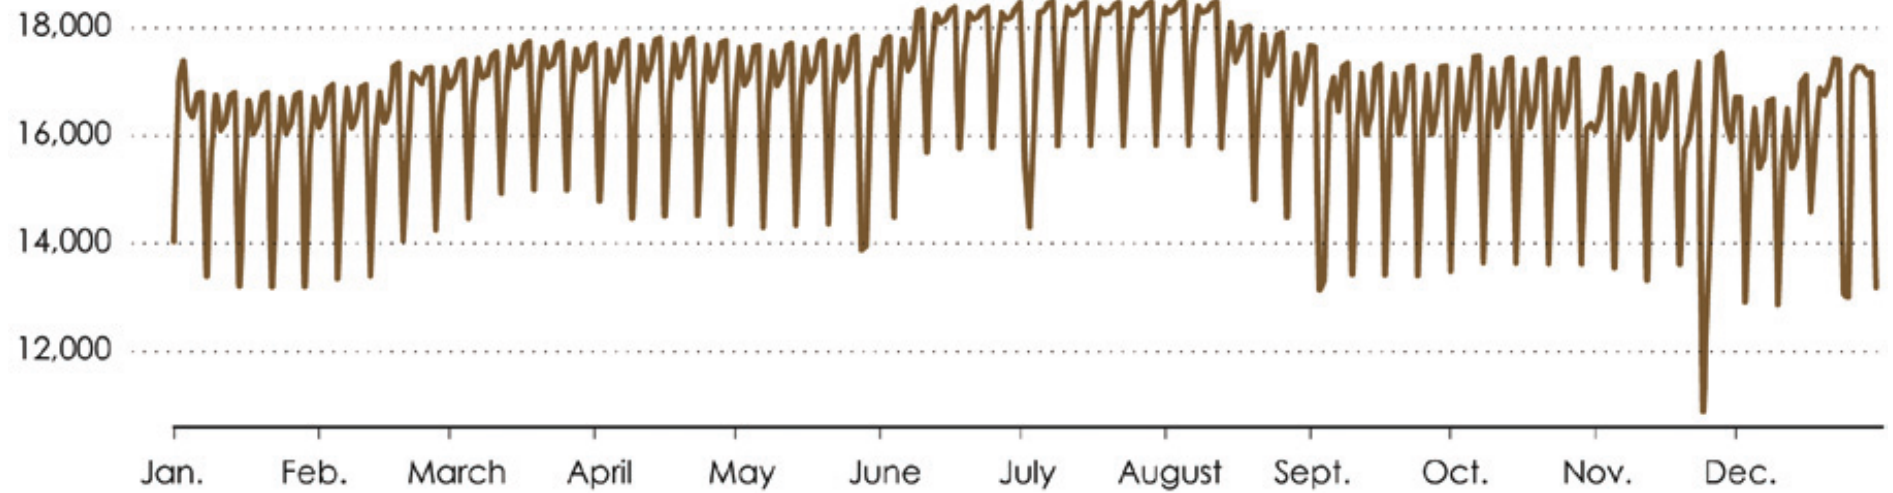

Airline Flights Example

Flights by day

Airline Flights Example

Airline Flights Example

Airline Flights Example

Airline Flights Example

Color Schemes

Sequential

The same or similar hues are used, and saturation varies for a single metric.

Diverging

Two hues are used to indicate a division, such as positive and negative values.

Qualitative

When data is non-numeric, contrasting colors are used for each category.