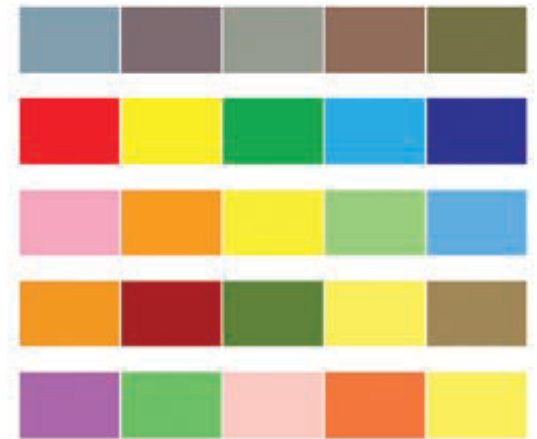

Airline Flights Example

Flights by day

Airline Flights Example

Airline Flights Example

Airline Flights Example

Airline Flights Example

Color Schemes

Sequential

The same or similar hues are used, and saturation varies for a single metric.

Diverging

Two hues are used to indicate a division, such as positive and negative values.

Qualitative

When data is non-numeric, contrasting colors are used for each category.

Sequential (Multi-Hue)

<http://colorbrewer2.org/>

Sequential (Single Hue)

<http://colorbrewer2.org/>

Diverging

<http://colorbrewer2.org/>

Qualitative

<http://colorbrewer2.org/>

When would you use each type of color scheme?

Sequential

Diverging

Qualitative/Categorical

Types of Maps

Dot Distribution Maps

Graduated Symbol Maps

Choropleth Maps