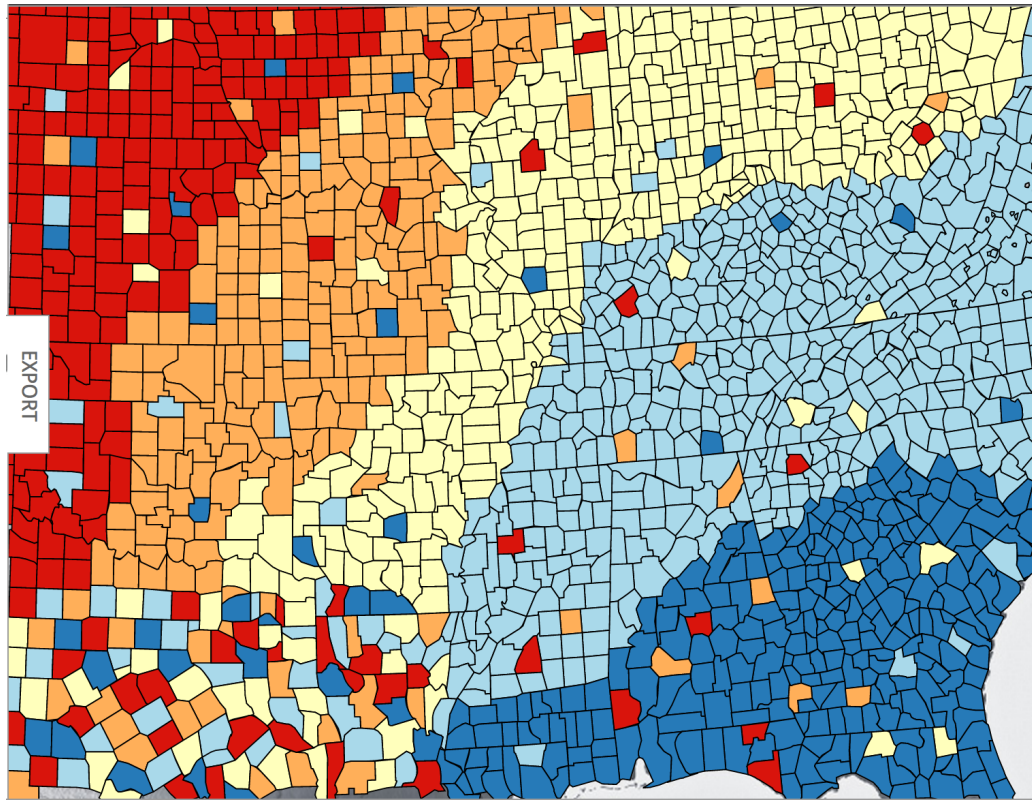

Sequential (Multi-Hue)

<http://colorbrewer2.org/>

Sequential (Single Hue)

<http://colorbrewer2.org/>

Diverging

<http://colorbrewer2.org/>

Qualitative

<http://colorbrewer2.org/>

When would you use each type of color scheme?

Sequential

Diverging

Qualitative/Categorical

Types of Maps

Dot Distribution Maps

Graduated Symbol Maps

Choropleth Maps

Isometric and Isopleth Maps

Dot Distribution Maps

Graduated Symbol Map

State winners

County bubbles

County leaders

Voting shifts

ZOOM IN

Year

Map key

Circle size is proportional to the amount each county's leading candidate is ahead.

Choropleth Map

- State winners
- County bubbles
- County leaders**
- Voting shifts

ZOOM IN

Year

'08 '04 '00 '96 '92