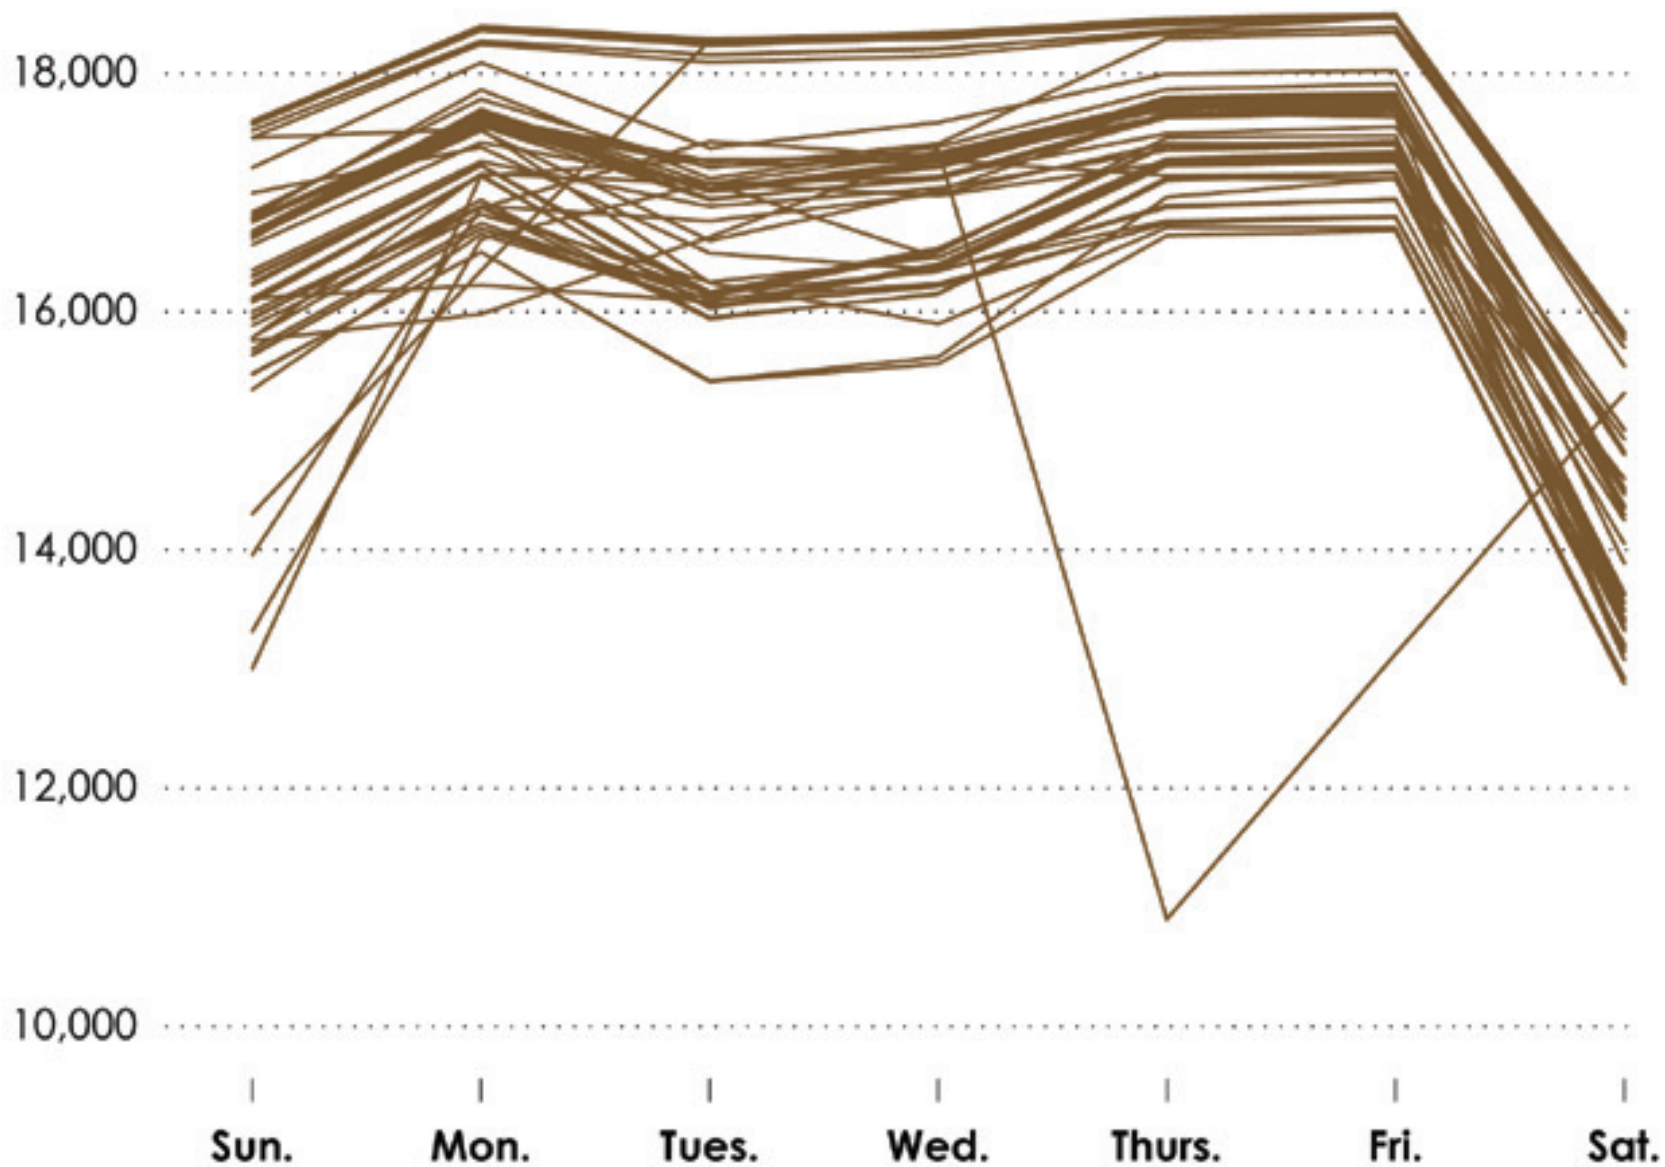

Airline Flights Example

Flights by day

Airline Flights Example

Airline Flights Example

Airline Flights Example

Airline Flights Example

Color Schemes

Sequential

The same or similar hues are used, and saturation varies for a single metric.

Diverging

Two hues are used to indicate a division, such as positive and negative values.

Qualitative

When data is non-numeric, contrasting colors are used for each category.

When would you use each type of color scheme?

Sequential

Diverging

Qualitative/Categorical

Types of Maps

Dot Distribution Maps

Graduated Symbol Maps

Choropleth Maps

Year

Map key

Circle size is proportional to the amount each county's leading candidate is ahead.

Choropleth Map

- State winners
- County bubbles
- County leaders**
- Voting shifts

ZOOM IN

Year

'08 '04 '00 '96 '92