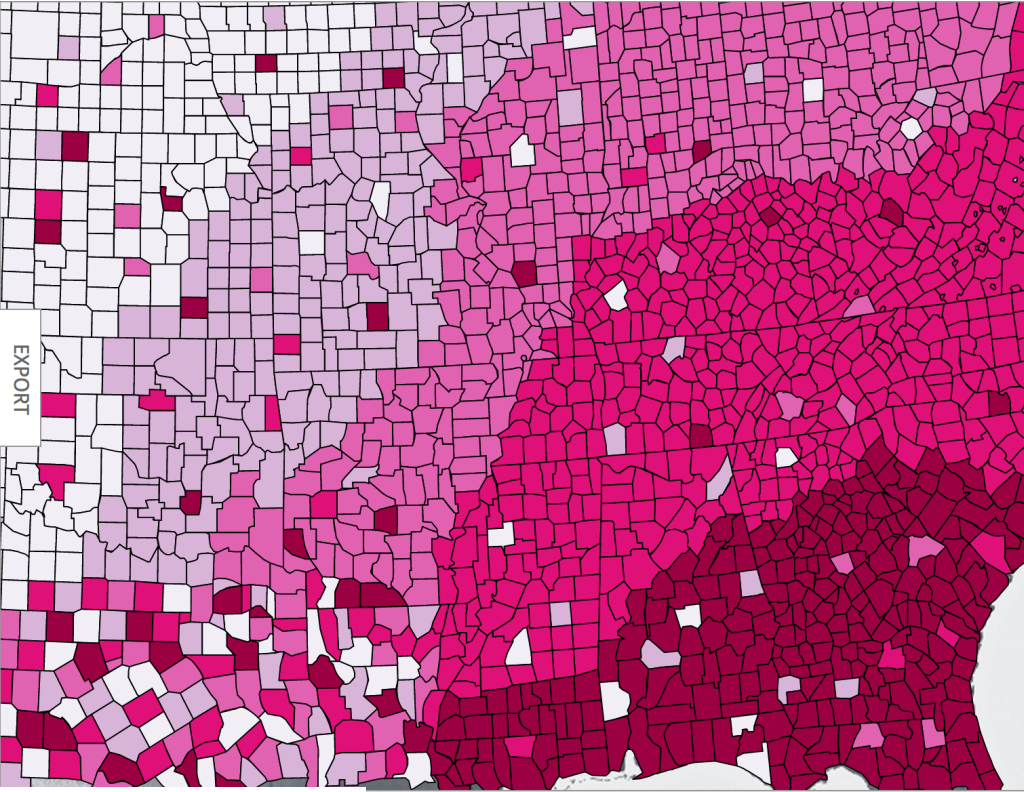

The same or similar hues are used, and saturation varies for a single metric.

Diverging

Two hues are used to indicate a division, such as positive and negative values.

Qualitative

When data is non-numeric, contrasting colors are used for each category.

Sequential (Multi-Hue)

<http://colorbrewer2.org/>

Sequential (Single Hue)

<http://colorbrewer2.org/>

Diverging

<http://colorbrewer2.org/>

Qualitative

<http://colorbrewer2.org/>

When would you use each type of color scheme?

Sequential

Diverging

Qualitative/Categorical

Types of Maps

Dot Distribution Maps

Graduated Symbol Maps

Choropleth Maps

Year

Map key

Circle size is proportional to the amount each county's leading candidate is ahead.

Choropleth Map

- State winners
- County bubbles
- County leaders**
- Voting shifts

ZOOM IN

Year

'08 '04 '00 '96 '92