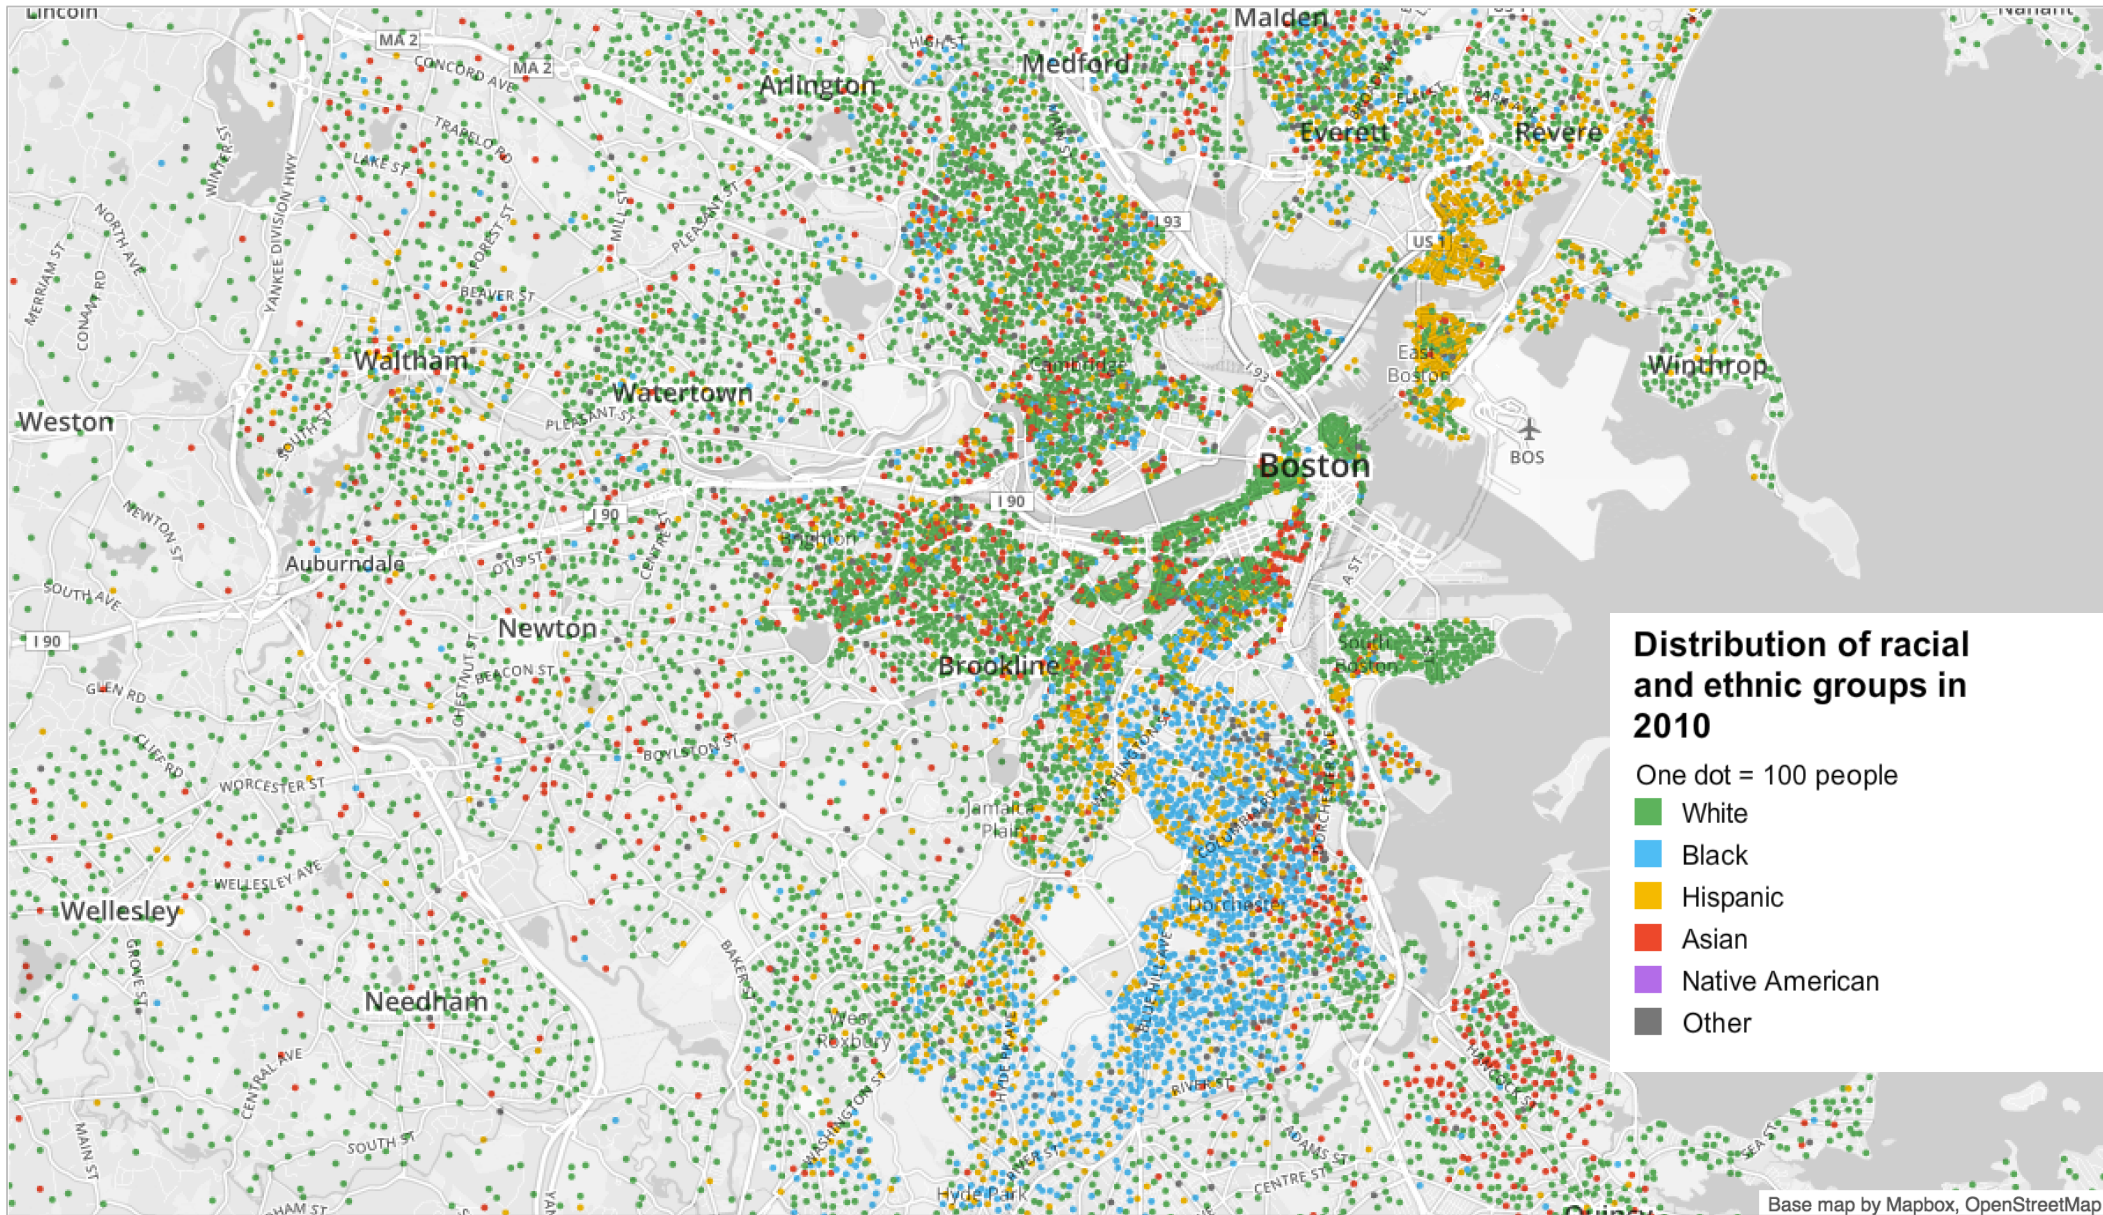

When would you use each type of color scheme?

Sequential

Diverging

Qualitative/Categorical

Types of Maps

Dot Distribution Maps

Graduated Symbol Maps

Choropleth Maps

Isometric and Isopleth Maps

Dot Distribution Maps

Graduated Symbol Map

State winners

County bubbles

County leaders

Voting shifts

ZOOM IN

Year

Map key

Circle size is proportional to the amount each county's leading candidate is ahead.

Choropleth Map

- State winners
- County bubbles
- County leaders**
- Voting shifts

ZOOM IN

Year

'08 '04 '00 '96 '92