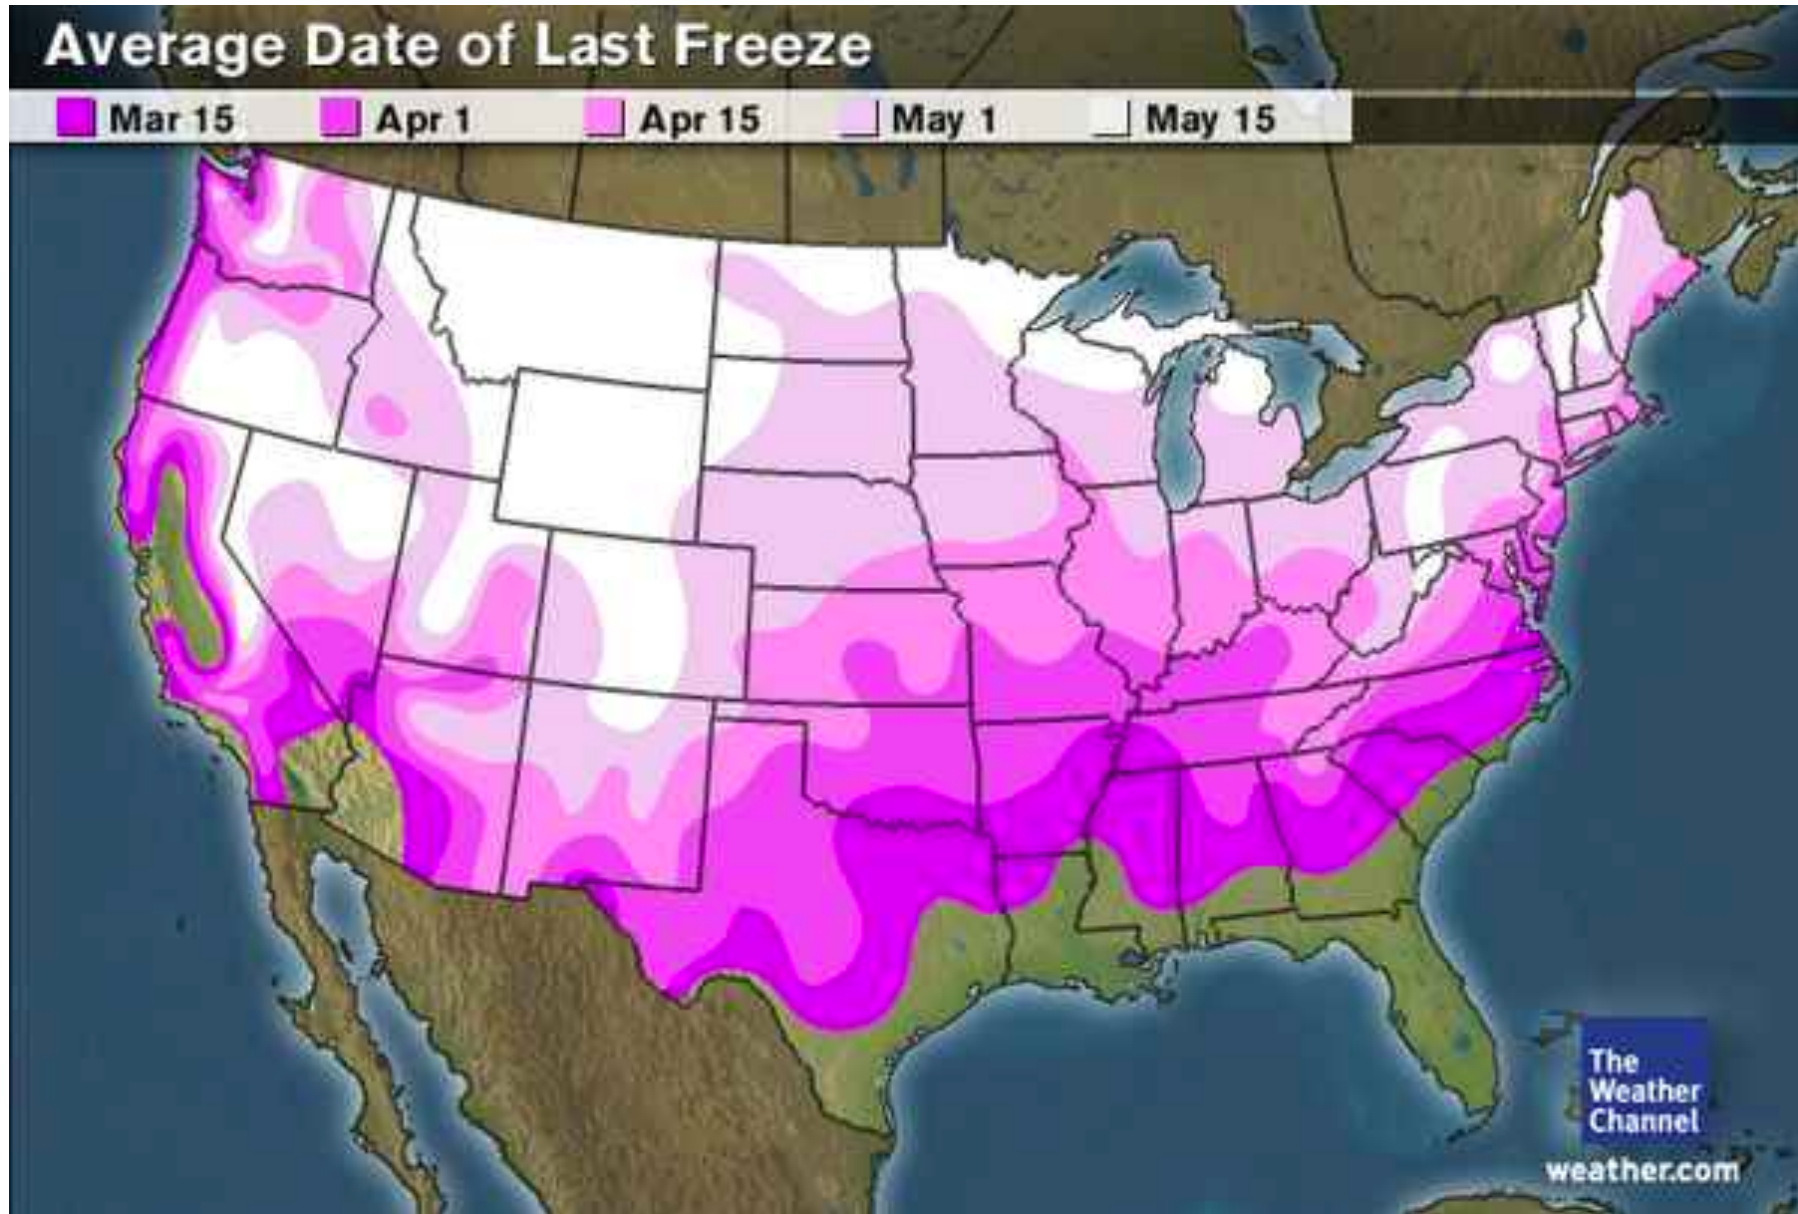

Year

Map key

Circle size is proportional to the amount each county's leading candidate is ahead.

Choropleth Map

- State winners
- County bubbles
- County leaders**
- Voting shifts

ZOOM IN

Year

'08 '04 '00 '96 '92

Isopleth Map

http://www.weather.com/maps/activity/garden/usnationalnormallastfreeze_large.html