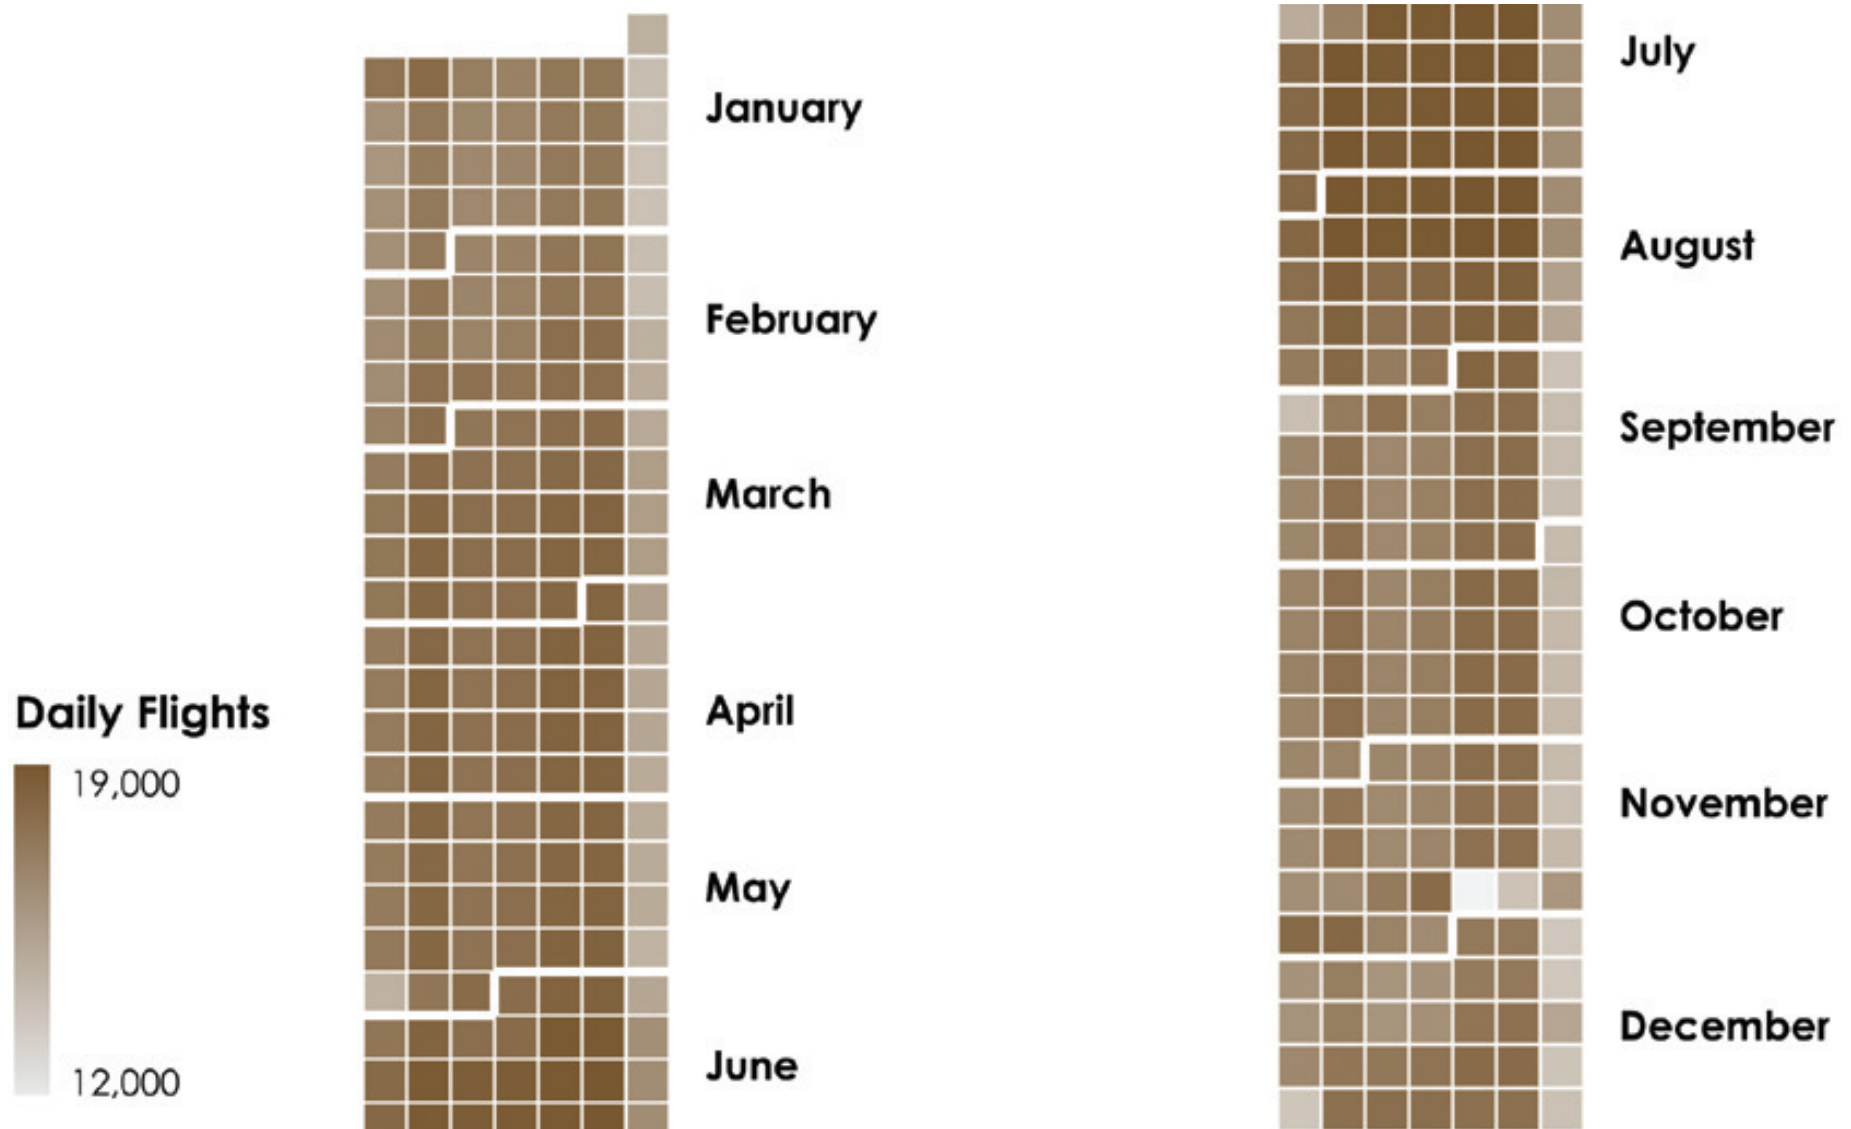

Airline Flights Example

Flights by day

Airline Flights Example

Airline Flights Example

Airline Flights Example

Airline Flights Example

Color Schemes

Sequential

The same or similar hues are used, and saturation varies for a single metric.

Diverging

Two hues are used to indicate a division, such as positive and negative values.

Qualitative

When data is non-numeric, contrasting colors are used for each category.

When would you use each type of color scheme?

Sequential

Diverging

Qualitative/Categorical

Types of Maps

Dot Distribution Maps

Graduated Symbol Maps

Choropleth Maps

Year

Map key

Circle size is proportional to the amount each county's leading candidate is ahead.

Choropleth Map

- State winners
- County bubbles
- County leaders**
- Voting shifts

ZOOM IN

Year

'08 '04 '00 '96 '92