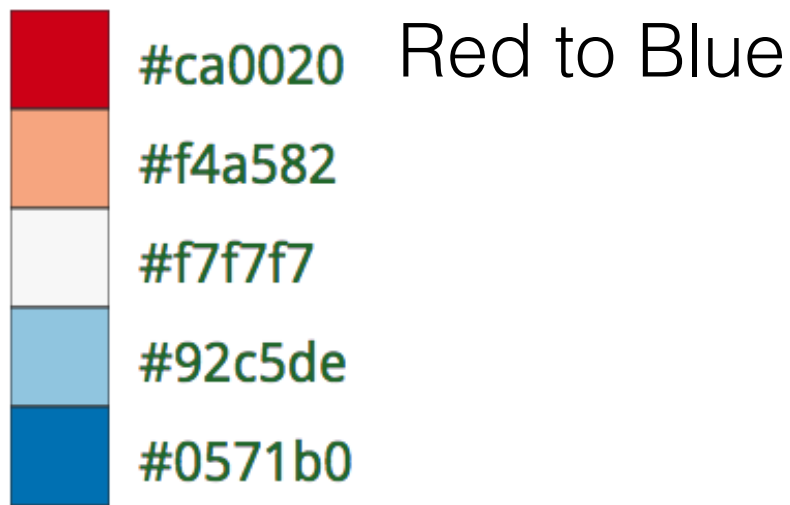

The same or similar hues are used, and saturation varies for a single metric.

Diverging

Two hues are used to indicate a division, such as positive and negative values.

Qualitative

When data is non-numeric, contrasting colors are used for each category.

Sequential (Multi-Hue)

<http://colorbrewer2.org/>

Sequential (Single Hue)

<http://colorbrewer2.org/>

Diverging

<http://colorbrewer2.org/>

Qualitative

<http://colorbrewer2.org/>

When would you use each type of color scheme?

Sequential

Diverging

Qualitative/Categorical

Types of Maps

Dot Distribution Maps

Graduated Symbol Maps

Choropleth Maps