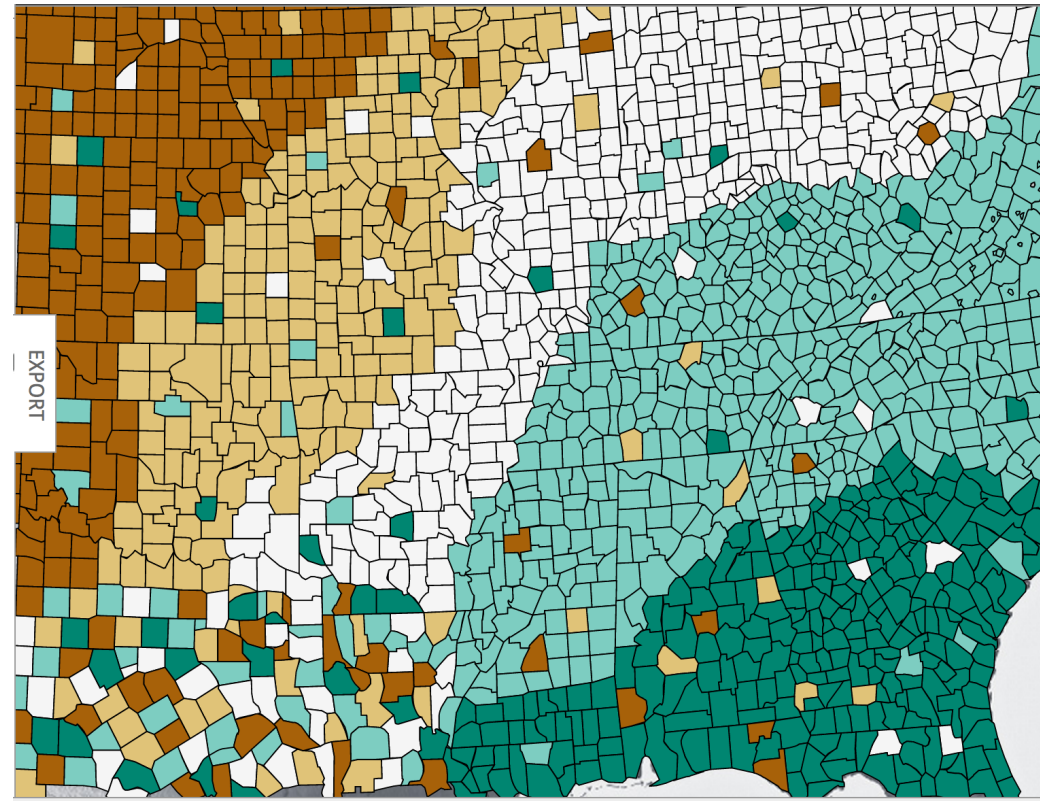

Sequential (Multi-Hue)

<http://colorbrewer2.org/>

Sequential (Single Hue)

<http://colorbrewer2.org/>

Diverging

<http://colorbrewer2.org/>

Qualitative

<http://colorbrewer2.org/>

When would you use each type of color scheme?

Sequential

Diverging

Qualitative/Categorical

Types of Maps

Dot Distribution Maps

Graduated Symbol Maps

Choropleth Maps

Isometric and Isopleth Maps

Dot Distribution Maps

Graduated Symbol Map

State winners

County bubbles

County leaders

Voting shifts

ZOOM IN

Year

Map key

Circle size is proportional to the amount each county's leading candidate is ahead.

Choropleth Map

- State winners
- County bubbles
- County leaders**
- Voting shifts

ZOOM IN

Year

'08 '04 '00 '96 '92