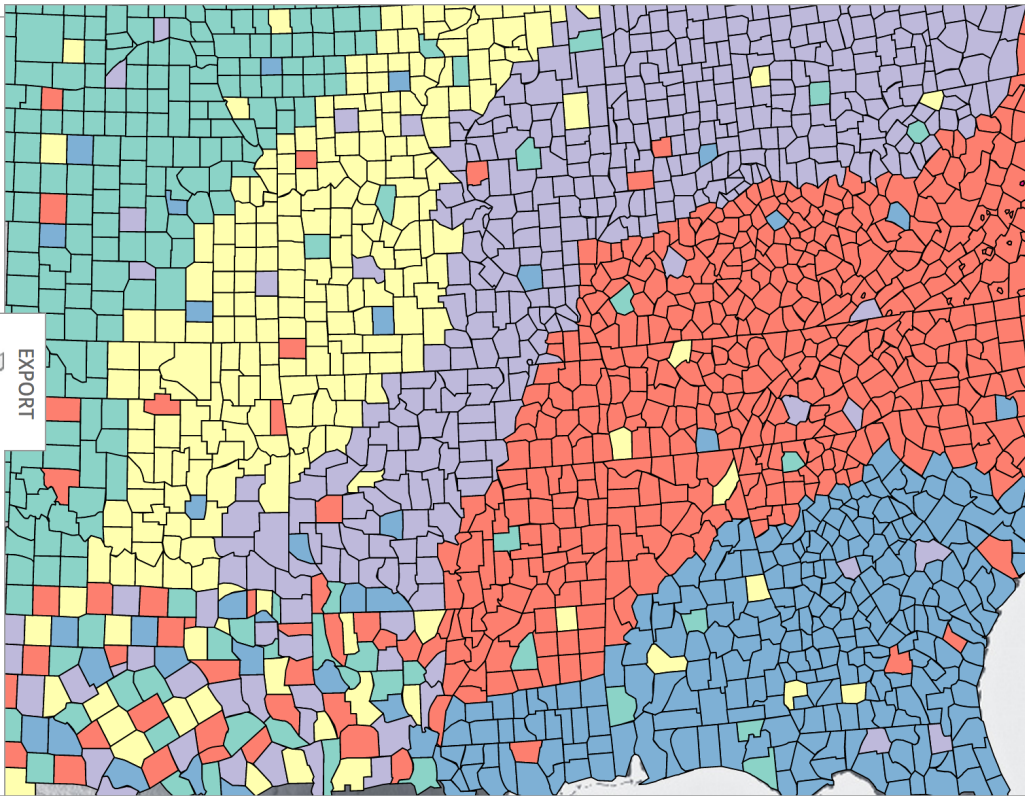

Sequential (Multi-Hue)

<http://colorbrewer2.org/>

Sequential (Single Hue)

<http://colorbrewer2.org/>

Diverging

<http://colorbrewer2.org/>

Qualitative

<http://colorbrewer2.org/>

When would you use each type of color scheme?

Sequential

Diverging

Qualitative/Categorical

Types of Maps

Dot Distribution Maps

Graduated Symbol Maps

Choropleth Maps

Isometric and Isopleth Maps

Dot Distribution Maps

Graduated Symbol Map

State winners

County bubbles

County leaders

Voting shifts

ZOOM IN

Year

Map key

Circle size is proportional to the amount each county's leading candidate is ahead.

Choropleth Map

- State winners
- County bubbles
- County leaders**
- Voting shifts

ZOOM IN

Year

'08 '04 '00 '96 '92