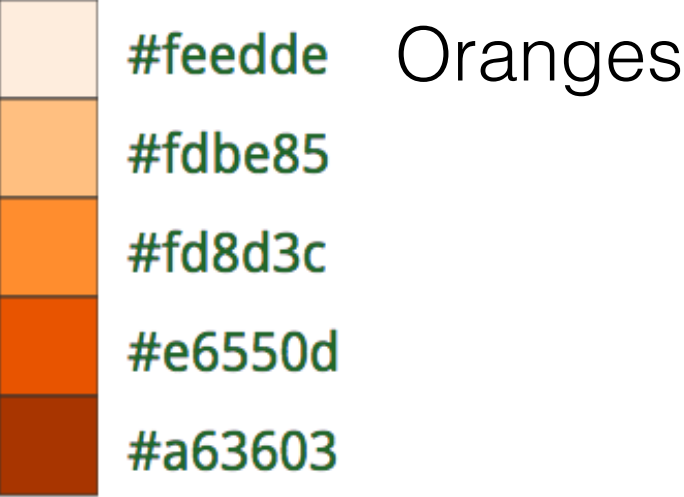

Airline Flights Example

Flights by day

Airline Flights Example

Airline Flights Example

Airline Flights Example

Airline Flights Example

Color Schemes

Sequential

The same or similar hues are used, and saturation varies for a single metric.

Diverging

Two hues are used to indicate a division, such as positive and negative values.

Qualitative

When data is non-numeric, contrasting colors are used for each category.

Sequential (Multi-Hue)

<http://colorbrewer2.org/>

Sequential (Single Hue)

<http://colorbrewer2.org/>

Diverging

<http://colorbrewer2.org/>

Qualitative

<http://colorbrewer2.org/>

When would you use each type of color scheme?

Sequential

Diverging

Qualitative/Categorical

Types of Maps

Dot Distribution Maps

Graduated Symbol Maps

Choropleth Maps