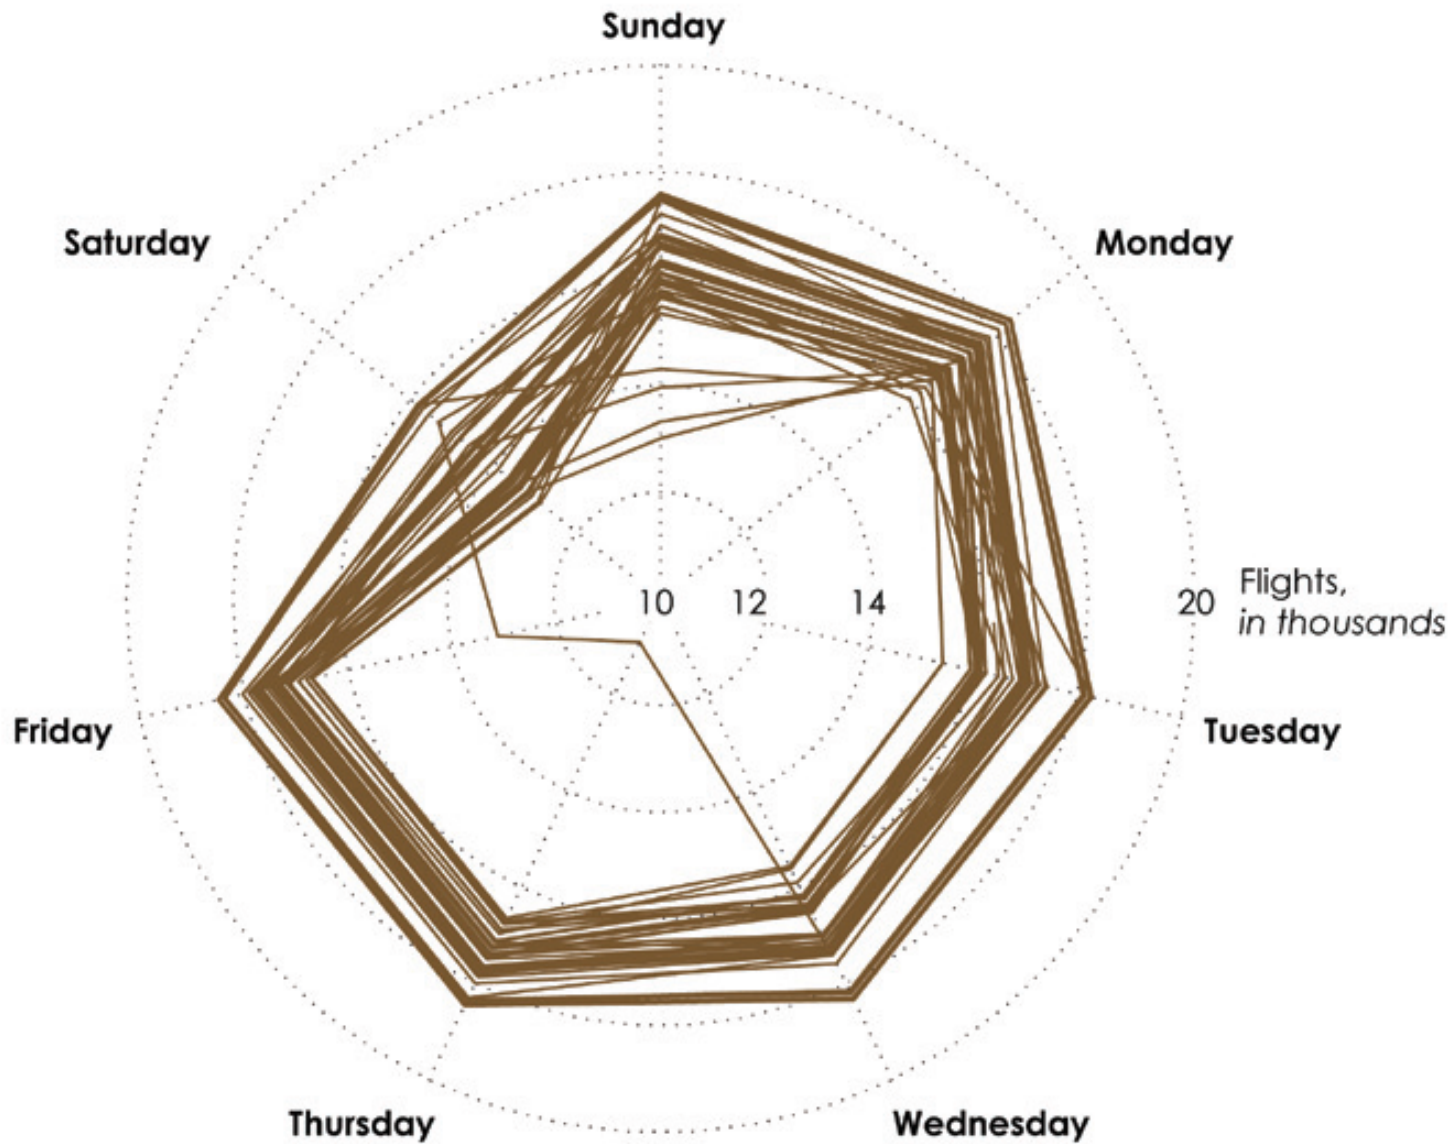

Airline Flights Example

Flights by day

Airline Flights Example

Airline Flights Example

Airline Flights Example

Airline Flights Example

Color Schemes

Sequential

The same or similar hues are used, and saturation varies for a single metric.

Diverging

Two hues are used to indicate a division, such as positive and negative values.

Qualitative

When data is non-numeric, contrasting colors are used for each category.

When would you use each type of color scheme?

Sequential

Diverging

Qualitative/Categorical

Types of Maps

Dot Distribution Maps

Graduated Symbol Maps

Choropleth Maps

Year

Map key

Circle size is proportional to the amount each county's leading candidate is ahead.

Choropleth Map

- State winners
- County bubbles
- County leaders**
- Voting shifts

ZOOM IN

Year

'08 '04 '00 '96 '92