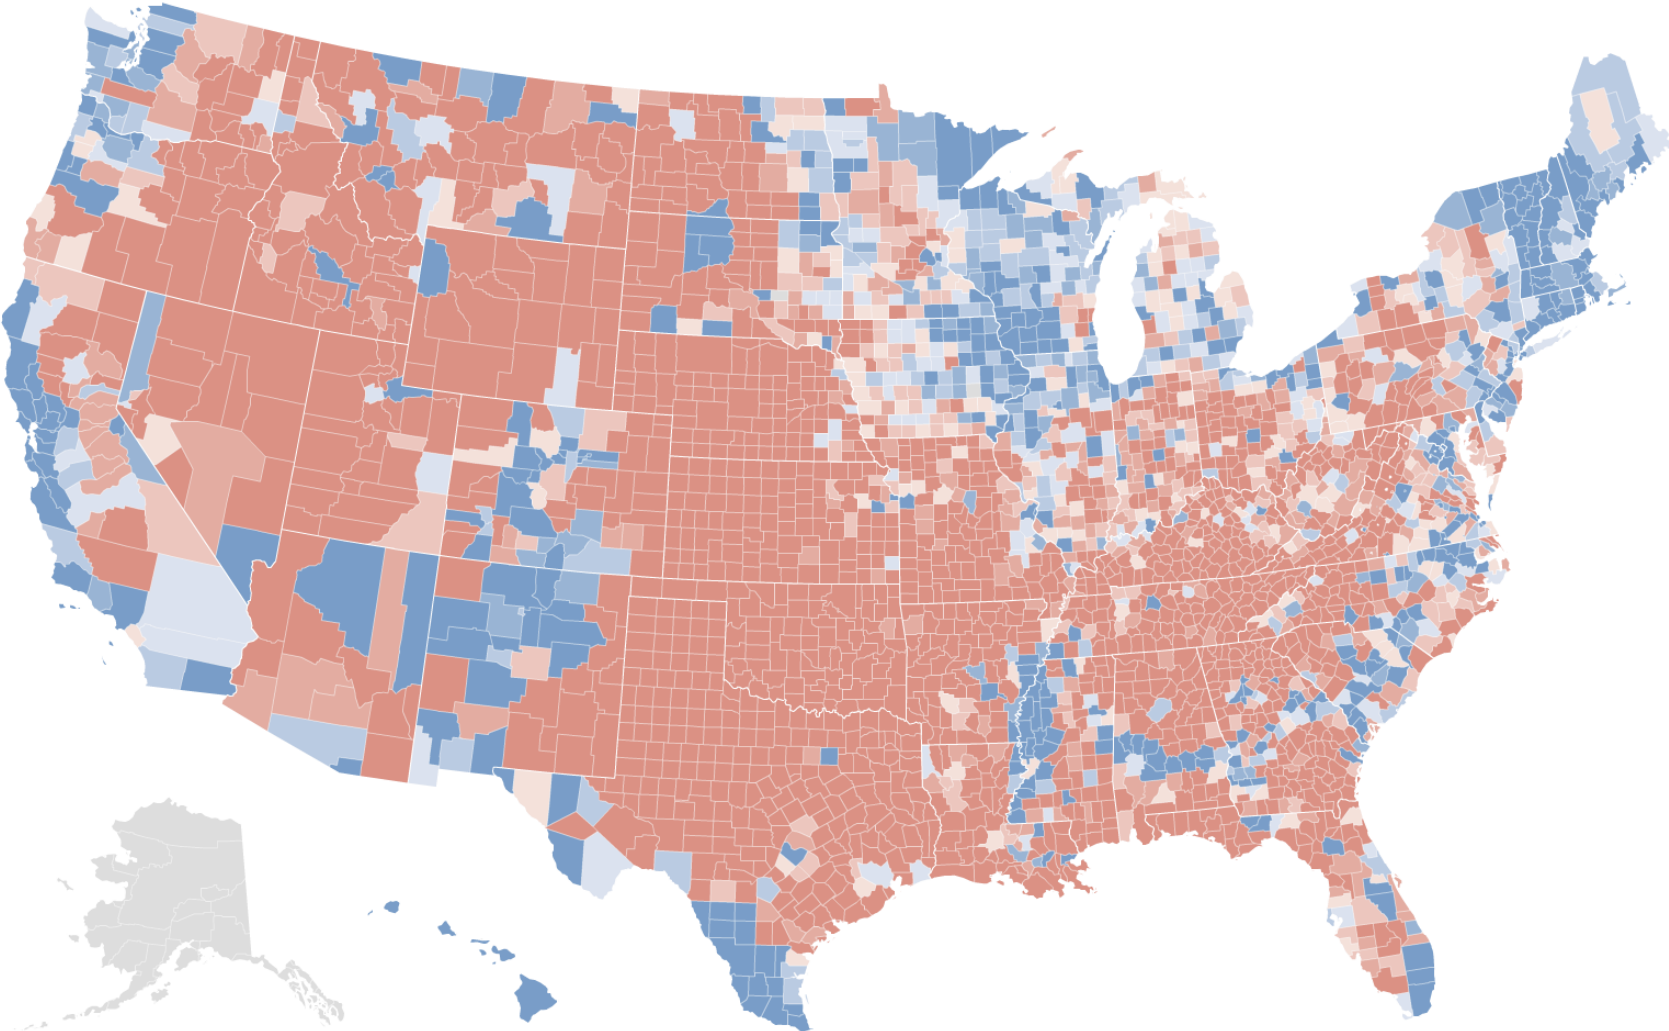

When would you use each type of color scheme?

Sequential

Diverging

Qualitative/Categorical

Types of Maps

Dot Distribution Maps

Graduated Symbol Maps

Choropleth Maps

Isometric and Isopleth Maps

Dot Distribution Maps

Graduated Symbol Map

State winners

County bubbles

County leaders

Voting shifts

ZOOM IN

Year

Map key

Circle size is proportional to the amount each county's leading candidate is ahead.

Choropleth Map

- State winners
- County bubbles
- County leaders**
- Voting shifts

ZOOM IN

Year

'08 '04 '00 '96 '92

Isopleth Map

http://www.weather.com/maps/activity/garden/usnationalnormallastfreeze_large.html